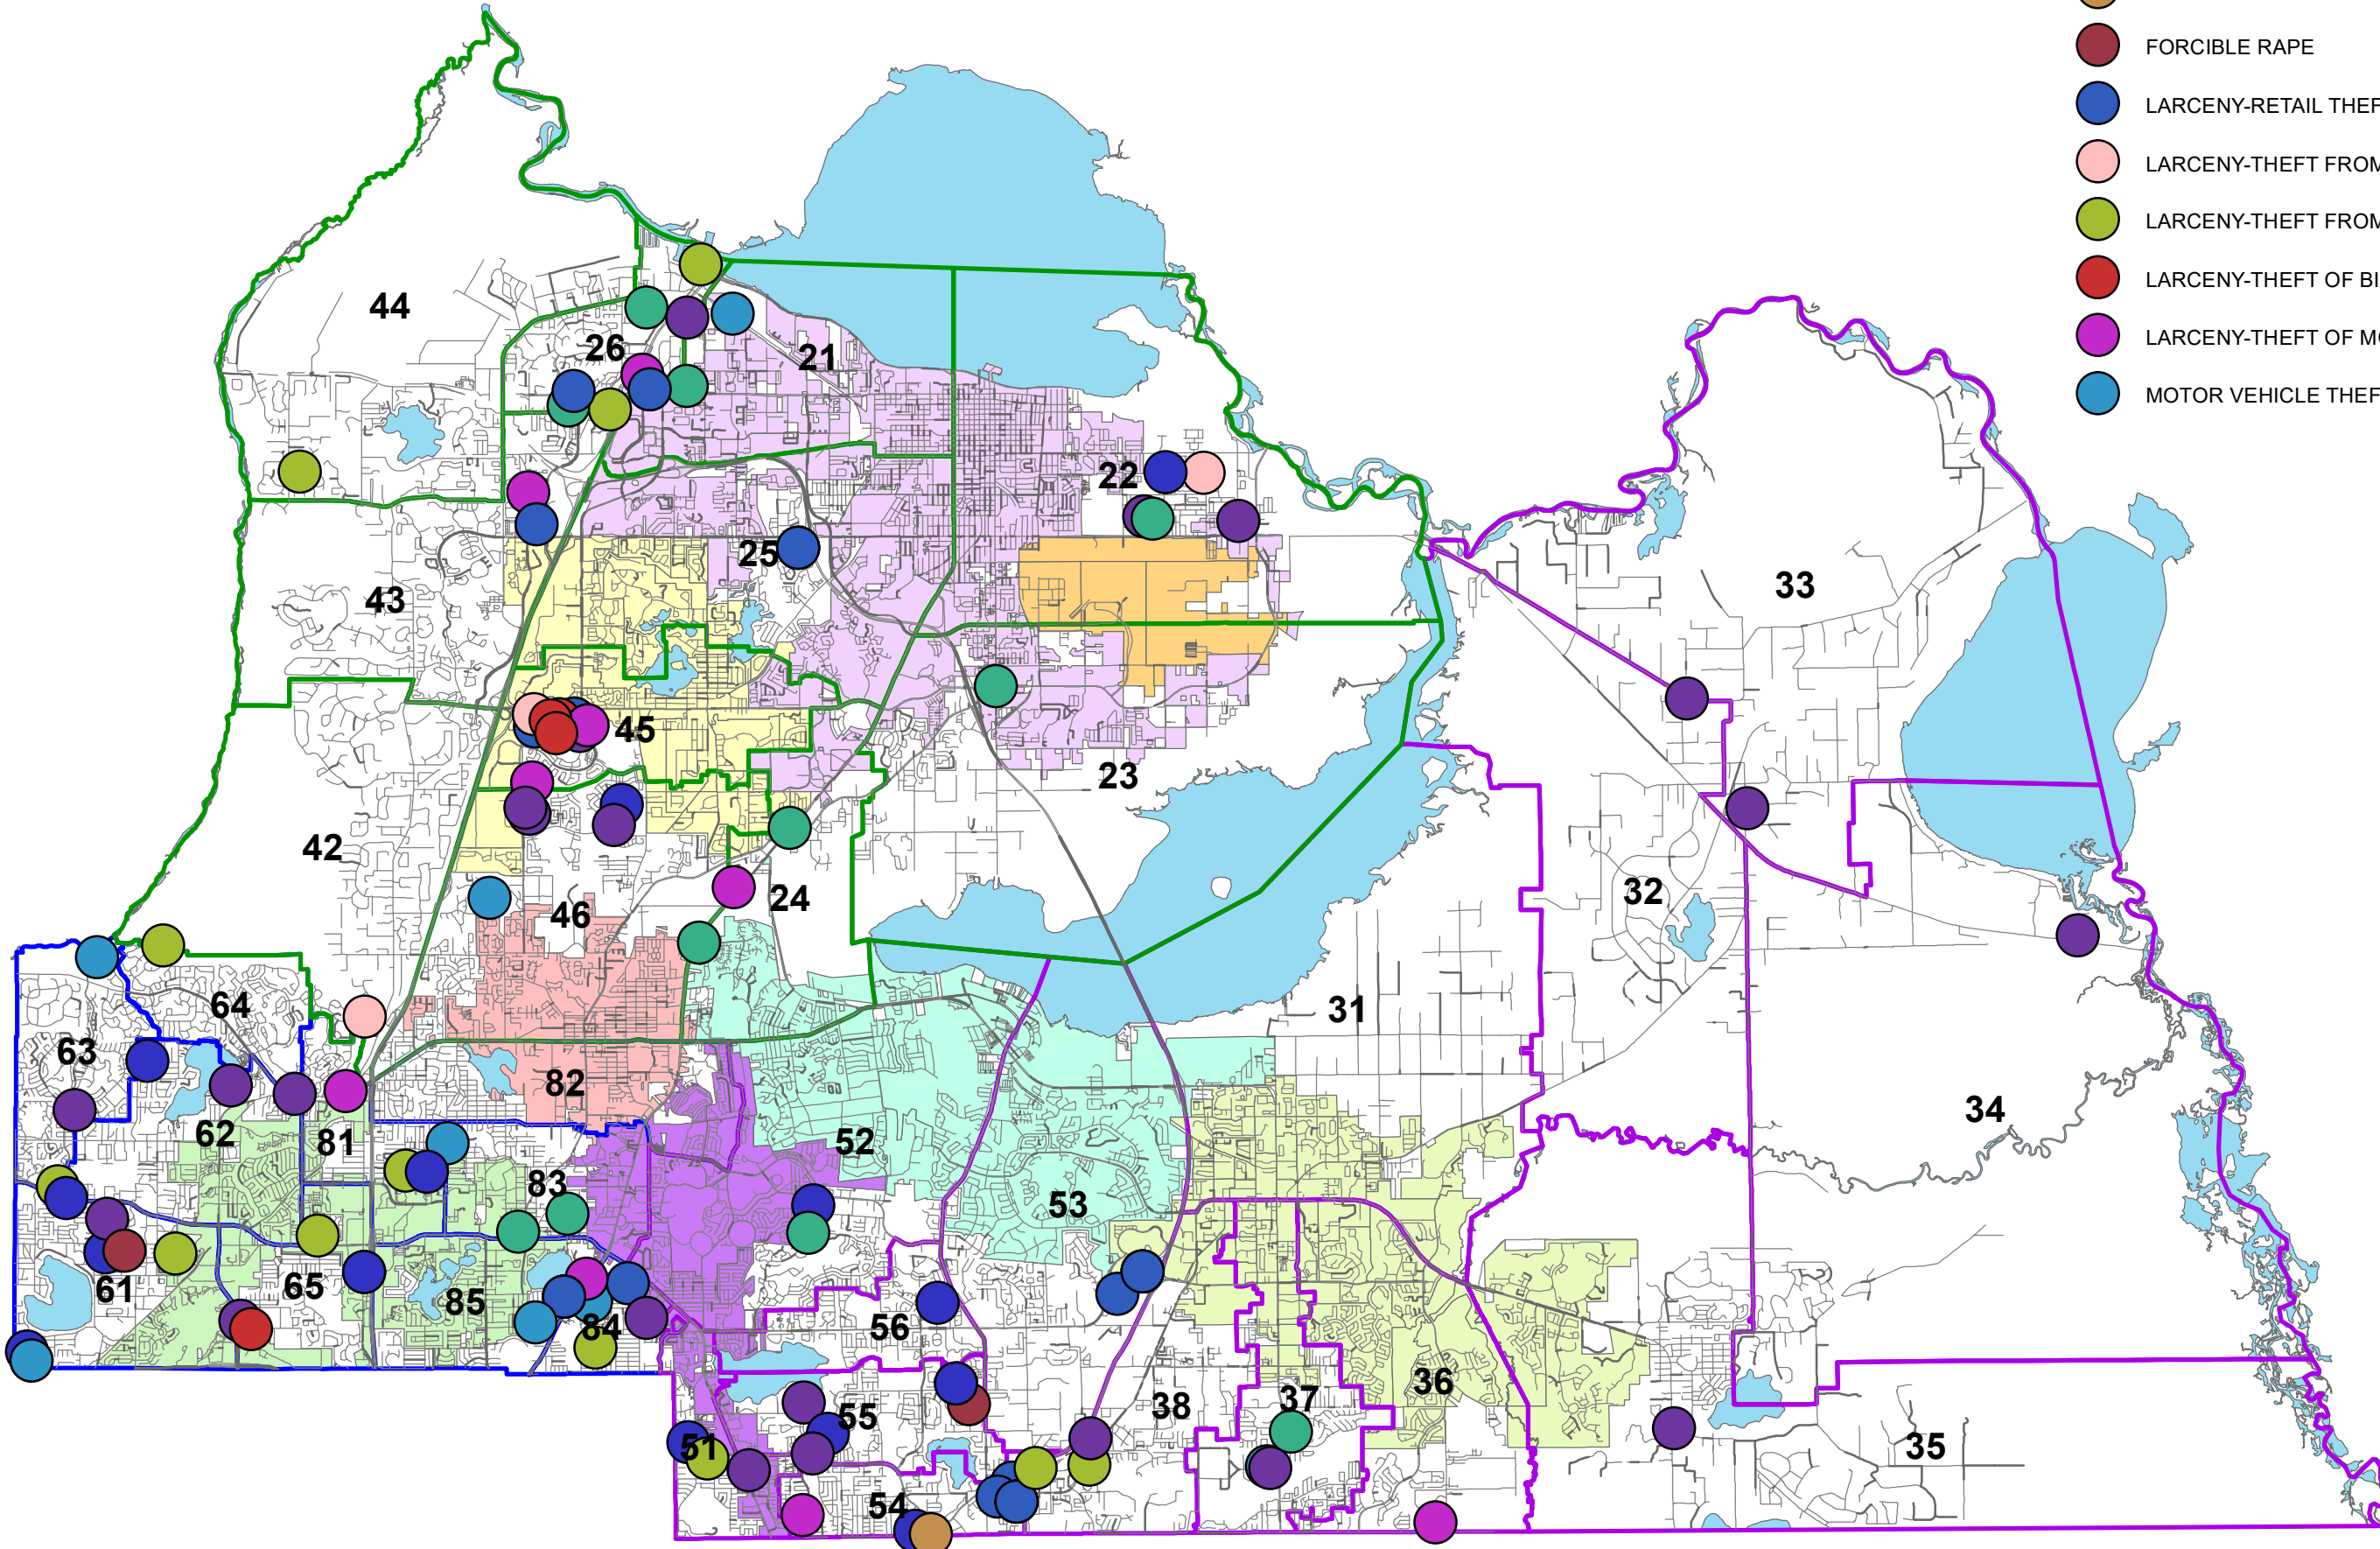

# Part I Crimes

## 02/01/2025 - 02/28/2025

- AGGRAVATED ASSAULT
- ALL OTHER LARCENY
- BURGLARY
- FORCIBLE FONDLING
- FORCIBLE RAPE
- LARCENY-RETAIL THEFT/SHOPLIFTING
- LARCENY-THEFT FROM BUILDING
- LARCENY-THEFT FROM MOTOR VEHICLE/NO PARTS
- LARCENY-THEFT OF BICYCLES
- LARCENY-THEFT OF MOTOR VEHICLE PARTS/ACCESSORIES
- MOTOR VEHICLE THEFT

This map does not include incidents for which addresses could not be verified, geocoded, or are related to a locked case.